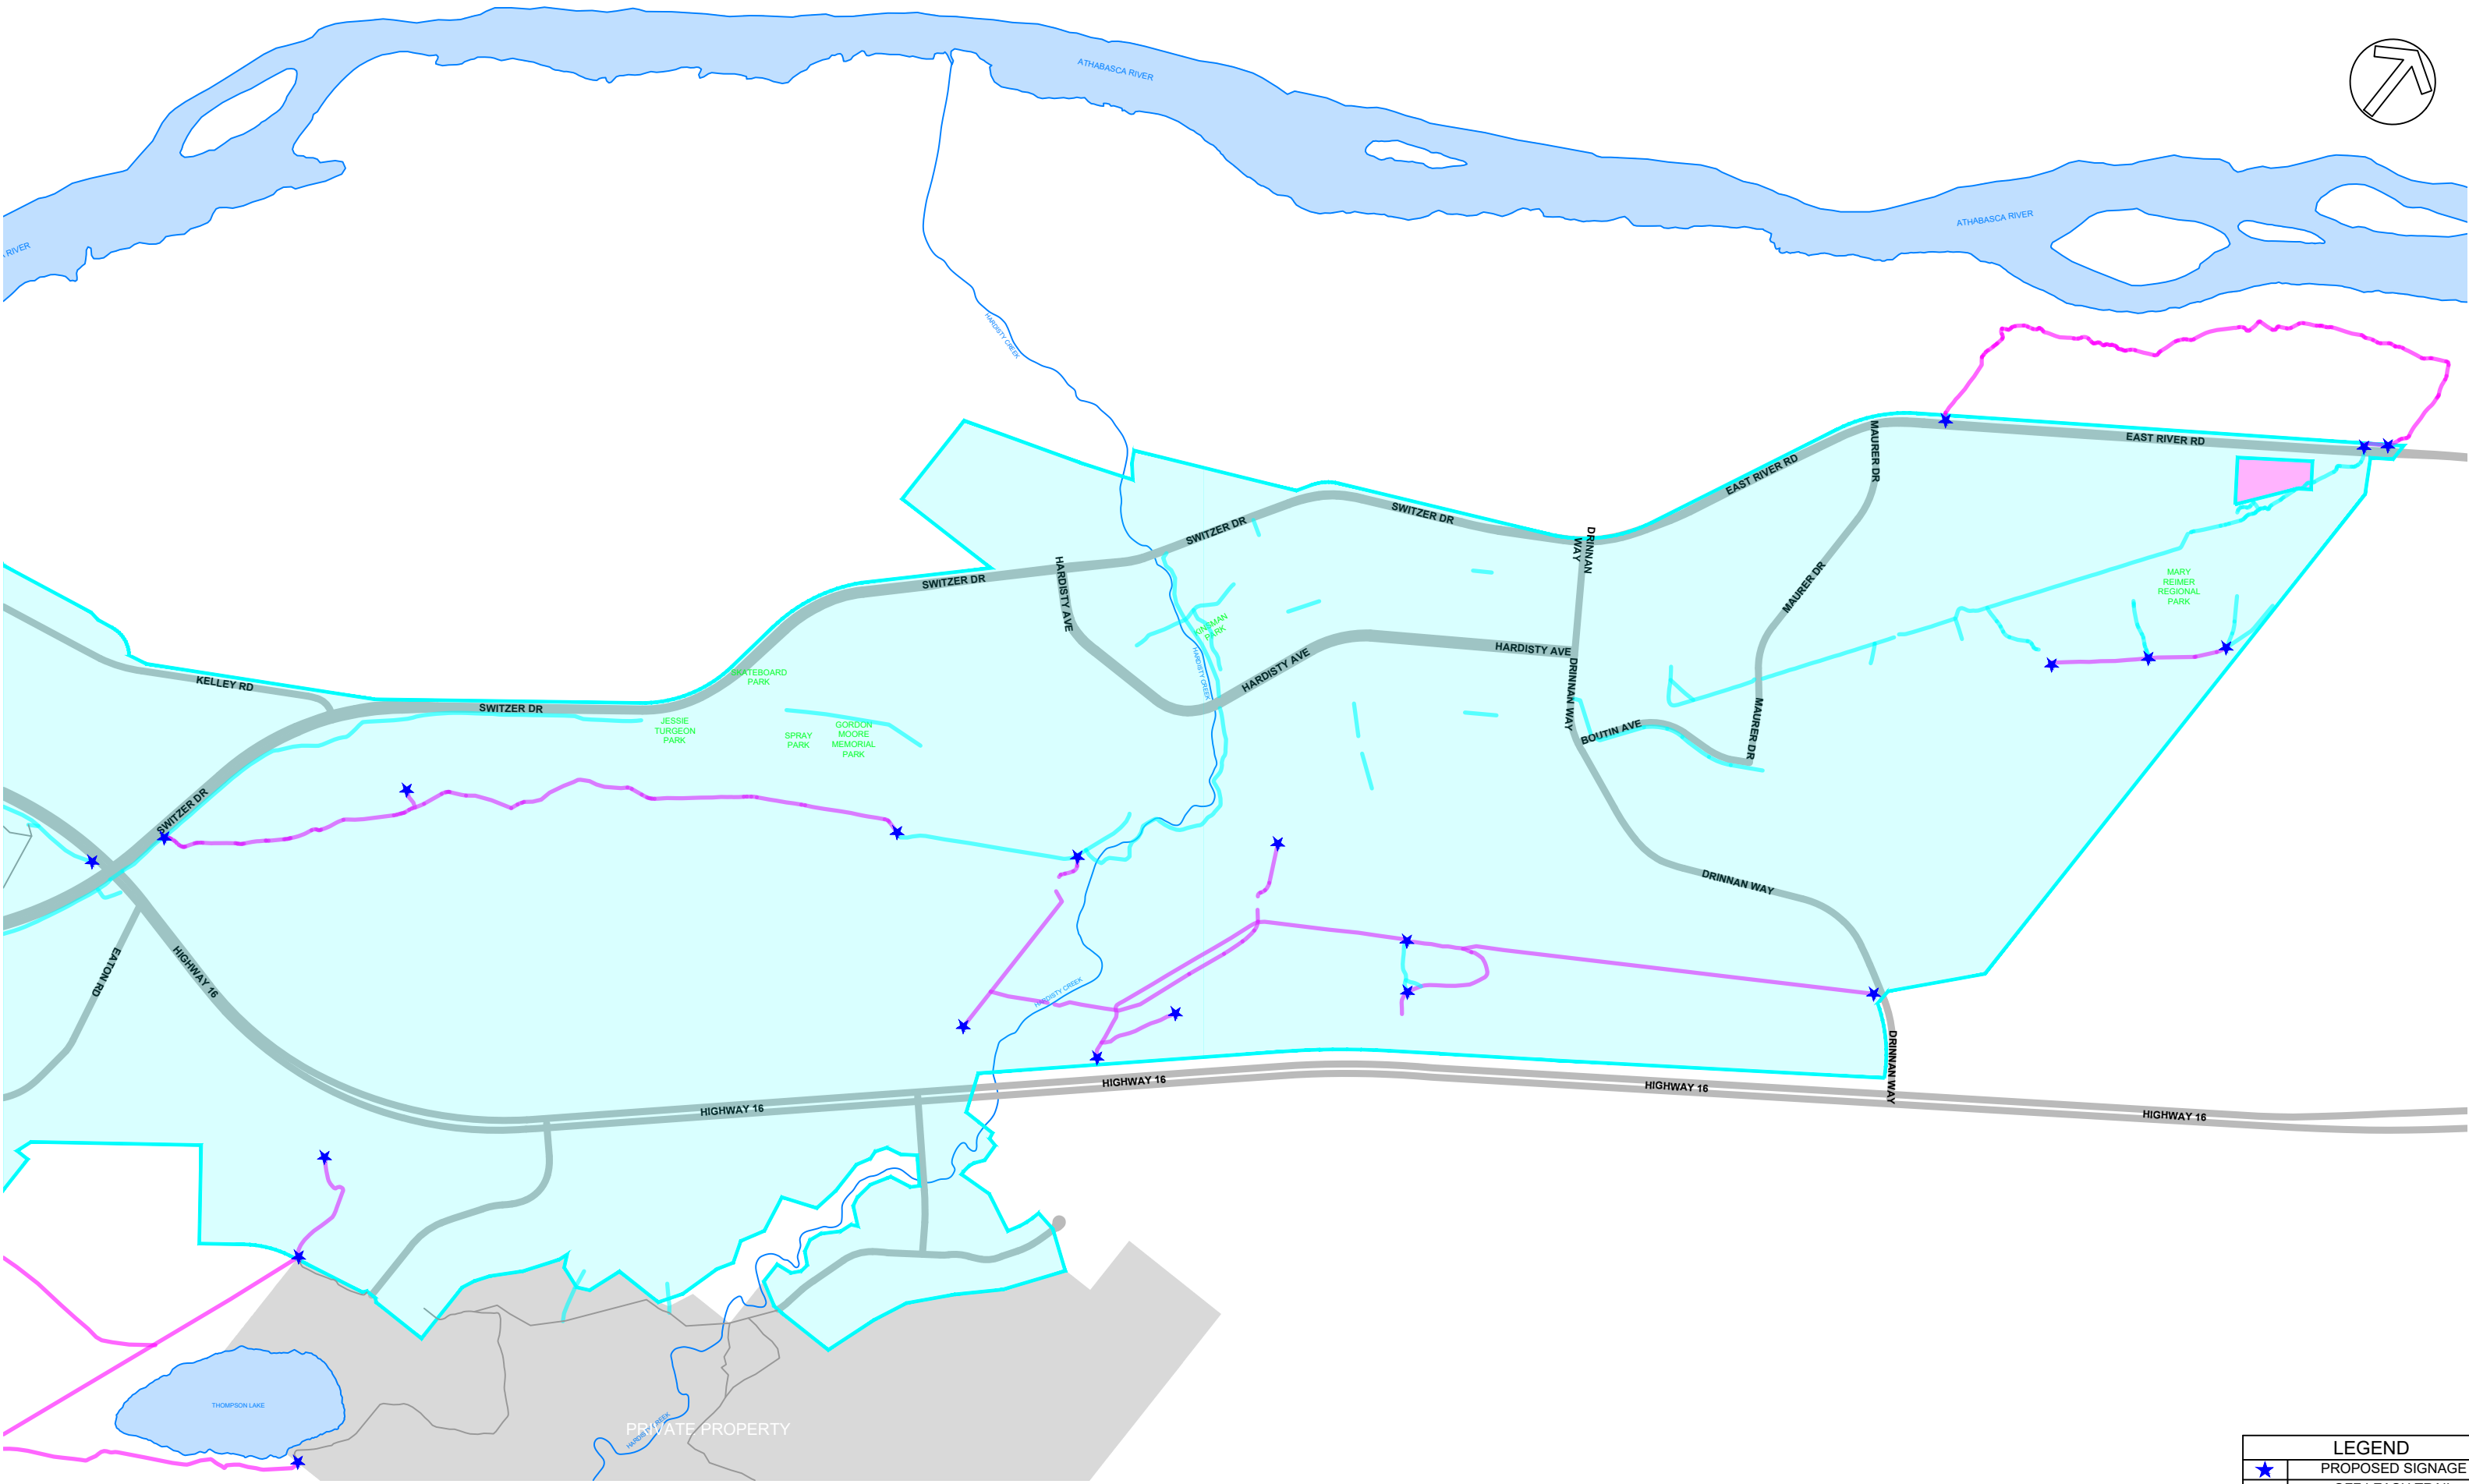

# OFF LEASH TRAILS (EAST)

LEGEND	
★	PROPOSED SIGNAGE
— (pink line)	OFF LEASH TRAIL
— (cyan line)	ON LEASH TRAIL
□ (cyan outline)	ON LEASH AREA