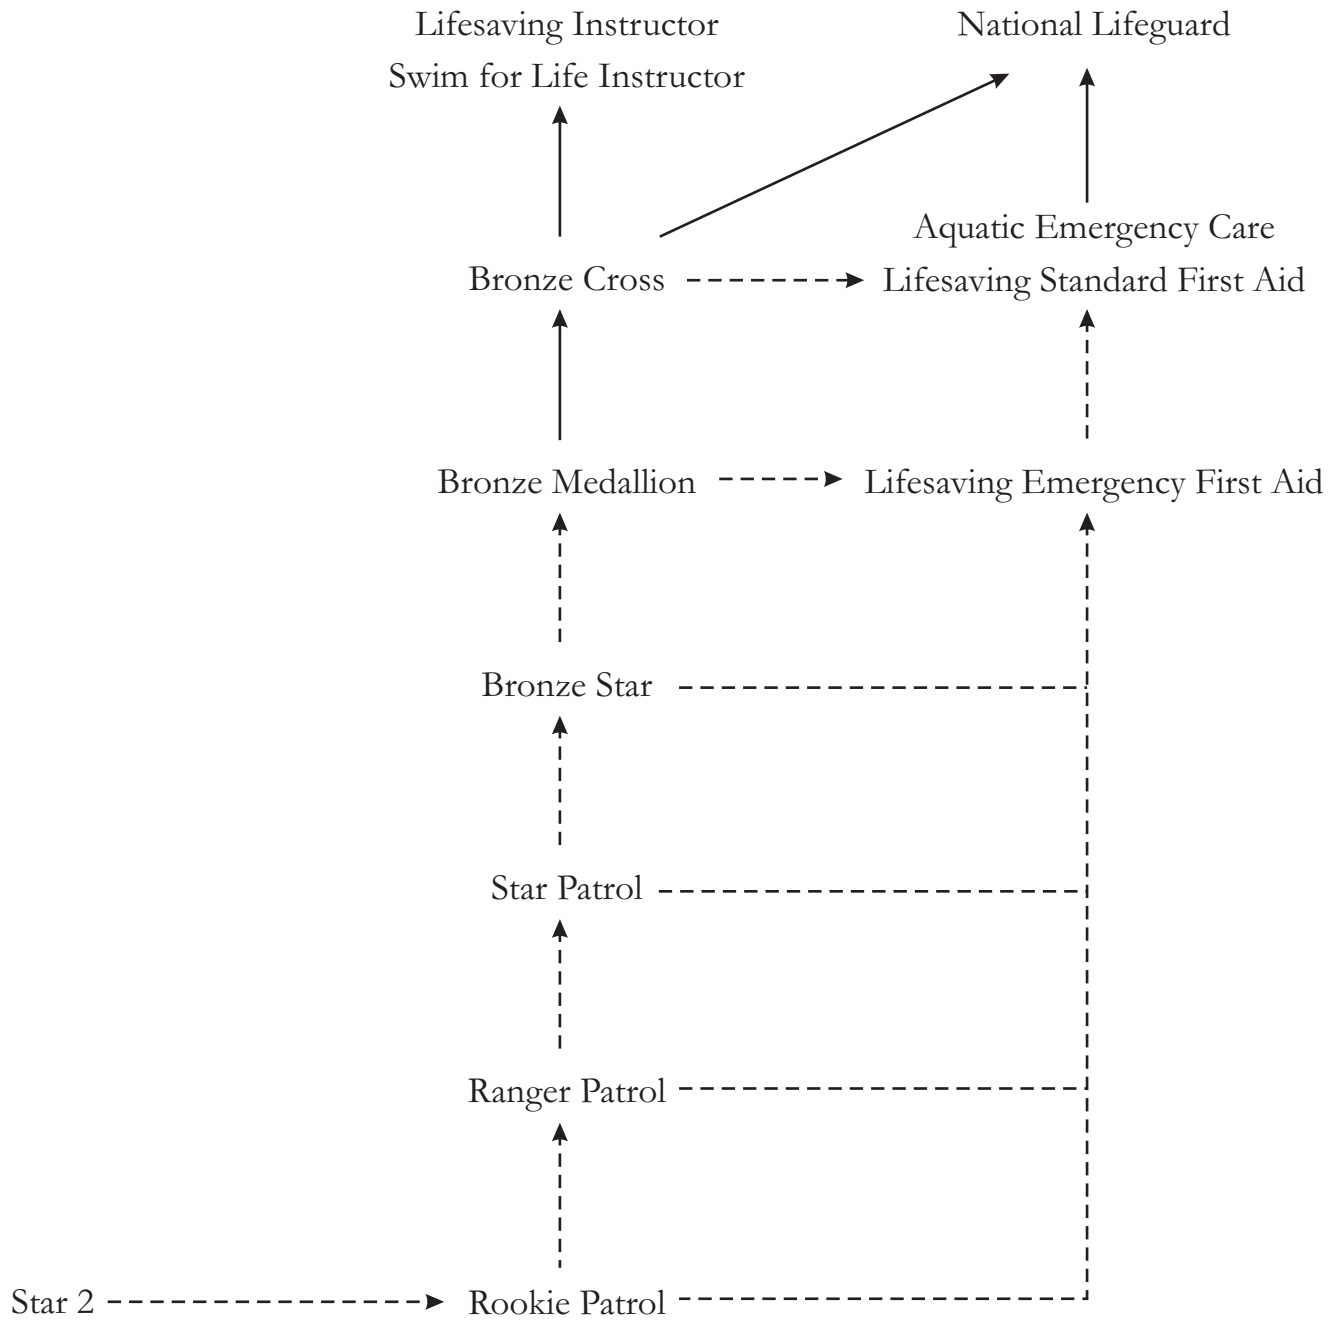

LIFESAVING SOCIETY

The Lifeguarding Experts

Entry into Lifesaving Society Programs

Entry points into the Lifesaving Society Programs

**Transition from
Canadian Red Cross - Swim Kids**

**Transition from
YMCA Canada**

**Transition from
Sears I Can Swim**

Legend

- > Denotes Program Flow
- > Denotes Prerequisite

LIFESAVING SOCIETY

The Lifeguarding Experts

Entry into Lifesaving Society Programs from Canadian Red Cross Swim Kids

Legend	
----->	Denotes Program Flow
————>	Denotes Prerequisite

LIFESAVING SOCIETY

The Lifeguarding Experts

Entry into Lifesaving Society Programs from YMCA Canada

Legend	
----->	Denotes Program Flow
————>	Denotes Prerequisite

LIFESAVING SOCIETY

The Lifeguarding Experts

Entry into Lifesaving Society Programs from Sears I Can Swim

Legend	
----->	Denotes Program Flow
————>	Denotes Prerequisite