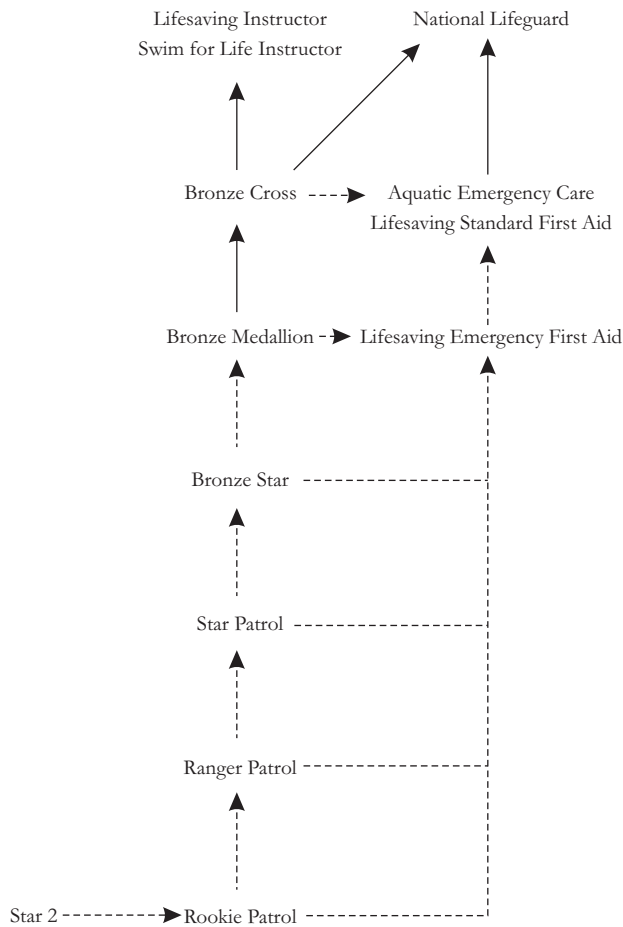

LIFESAVING SOCIETY

The Lifeguarding Experts

Entry into Lifesaving Society Programs

Entry points into the Lifesaving Society Programs

**Transition from
Canadian Red Cross - Swim Kids**

**Transition from
YMCA Canada**

**Transition from
Sears I Can Swim**

Legend

- > Denotes Program Flow
- > Denotes Prerequisite

LIFESAVING SOCIETY

The Lifeguarding Experts

Entry into Lifesaving Society Programs from Canadian Red Cross Swim Kids

Legend	
----->	Denotes Program Flow
————>	Denotes Prerequisite

LIFESAVING SOCIETY

The Lifeguarding Experts

Entry into Lifesaving Society Programs from YMCA Canada

Legend	
----->	Denotes Program Flow
————>	Denotes Prerequisite

LIFESAVING SOCIETY

The Lifeguarding Experts

Entry into Lifesaving Society Programs from Sears I Can Swim

Legend	
----->	Denotes Program Flow
————>	Denotes Prerequisite