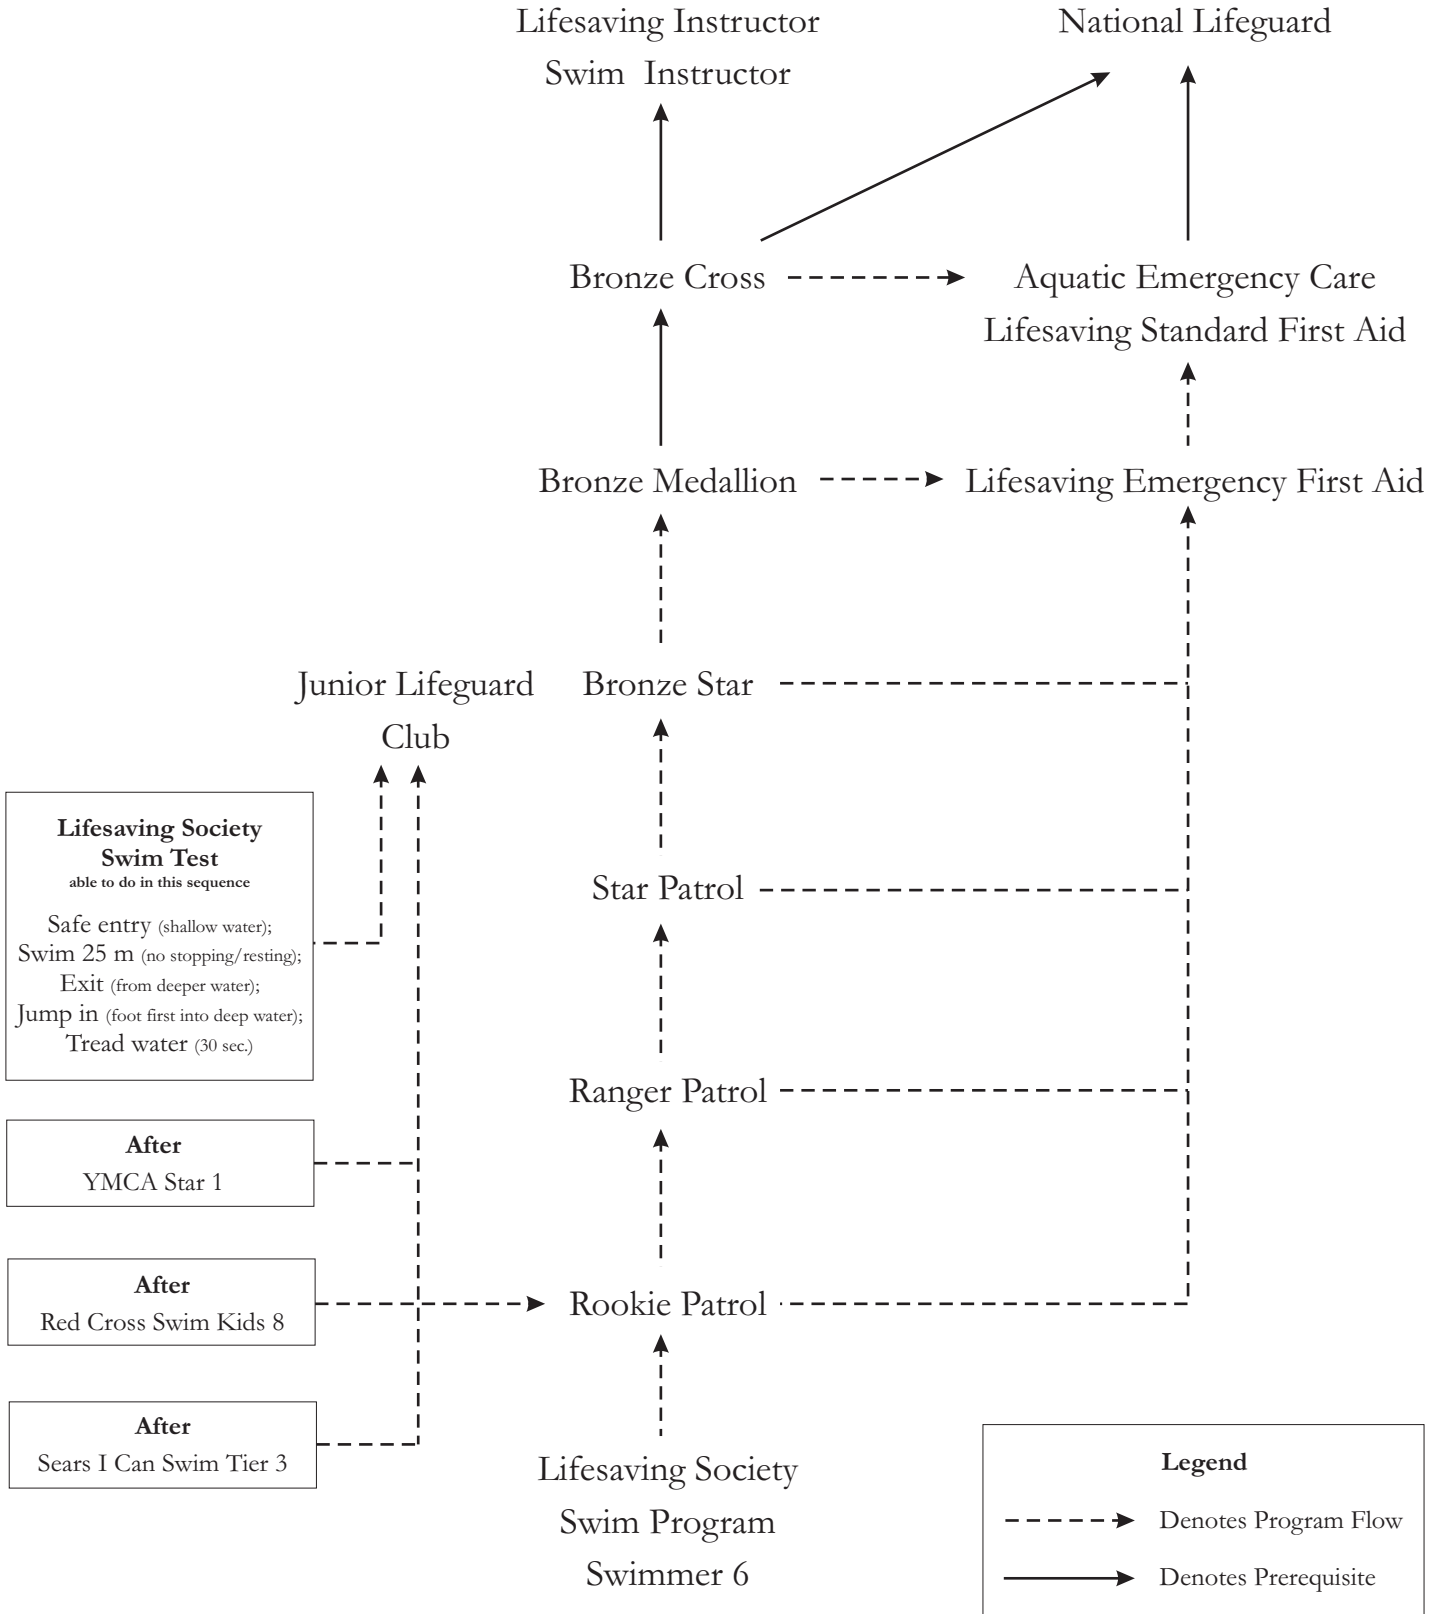

LIFESAVING SOCIETY

The Lifeguarding Experts

Entry into Lifesaving Society Programs

Entry points into the Lifesaving Society Programs

**Transition from
Canadian Red Cross - Swim Kids**

**Transition from
YMCA Canada**

**Transition from
Sears I Can Swim**

Legend

- > Denotes Program Flow
- > Denotes Prerequisite

LIFESAVING SOCIETY

The Lifeguarding Experts

Entry into Lifesaving Society Programs from Canadian Red Cross Swim Kids

Legend	
----->	Denotes Program Flow
————>	Denotes Prerequisite

LIFESAVING SOCIETY

The Lifeguarding Experts

Entry into Lifesaving Society Programs from YMCA Canada

Legend	
----->	Denotes Program Flow
————>	Denotes Prerequisite

LIFESAVING SOCIETY

The Lifeguarding Experts

Entry into Lifesaving Society Programs from Sears I Can Swim

Legend	
----->	Denotes Program Flow
————>	Denotes Prerequisite