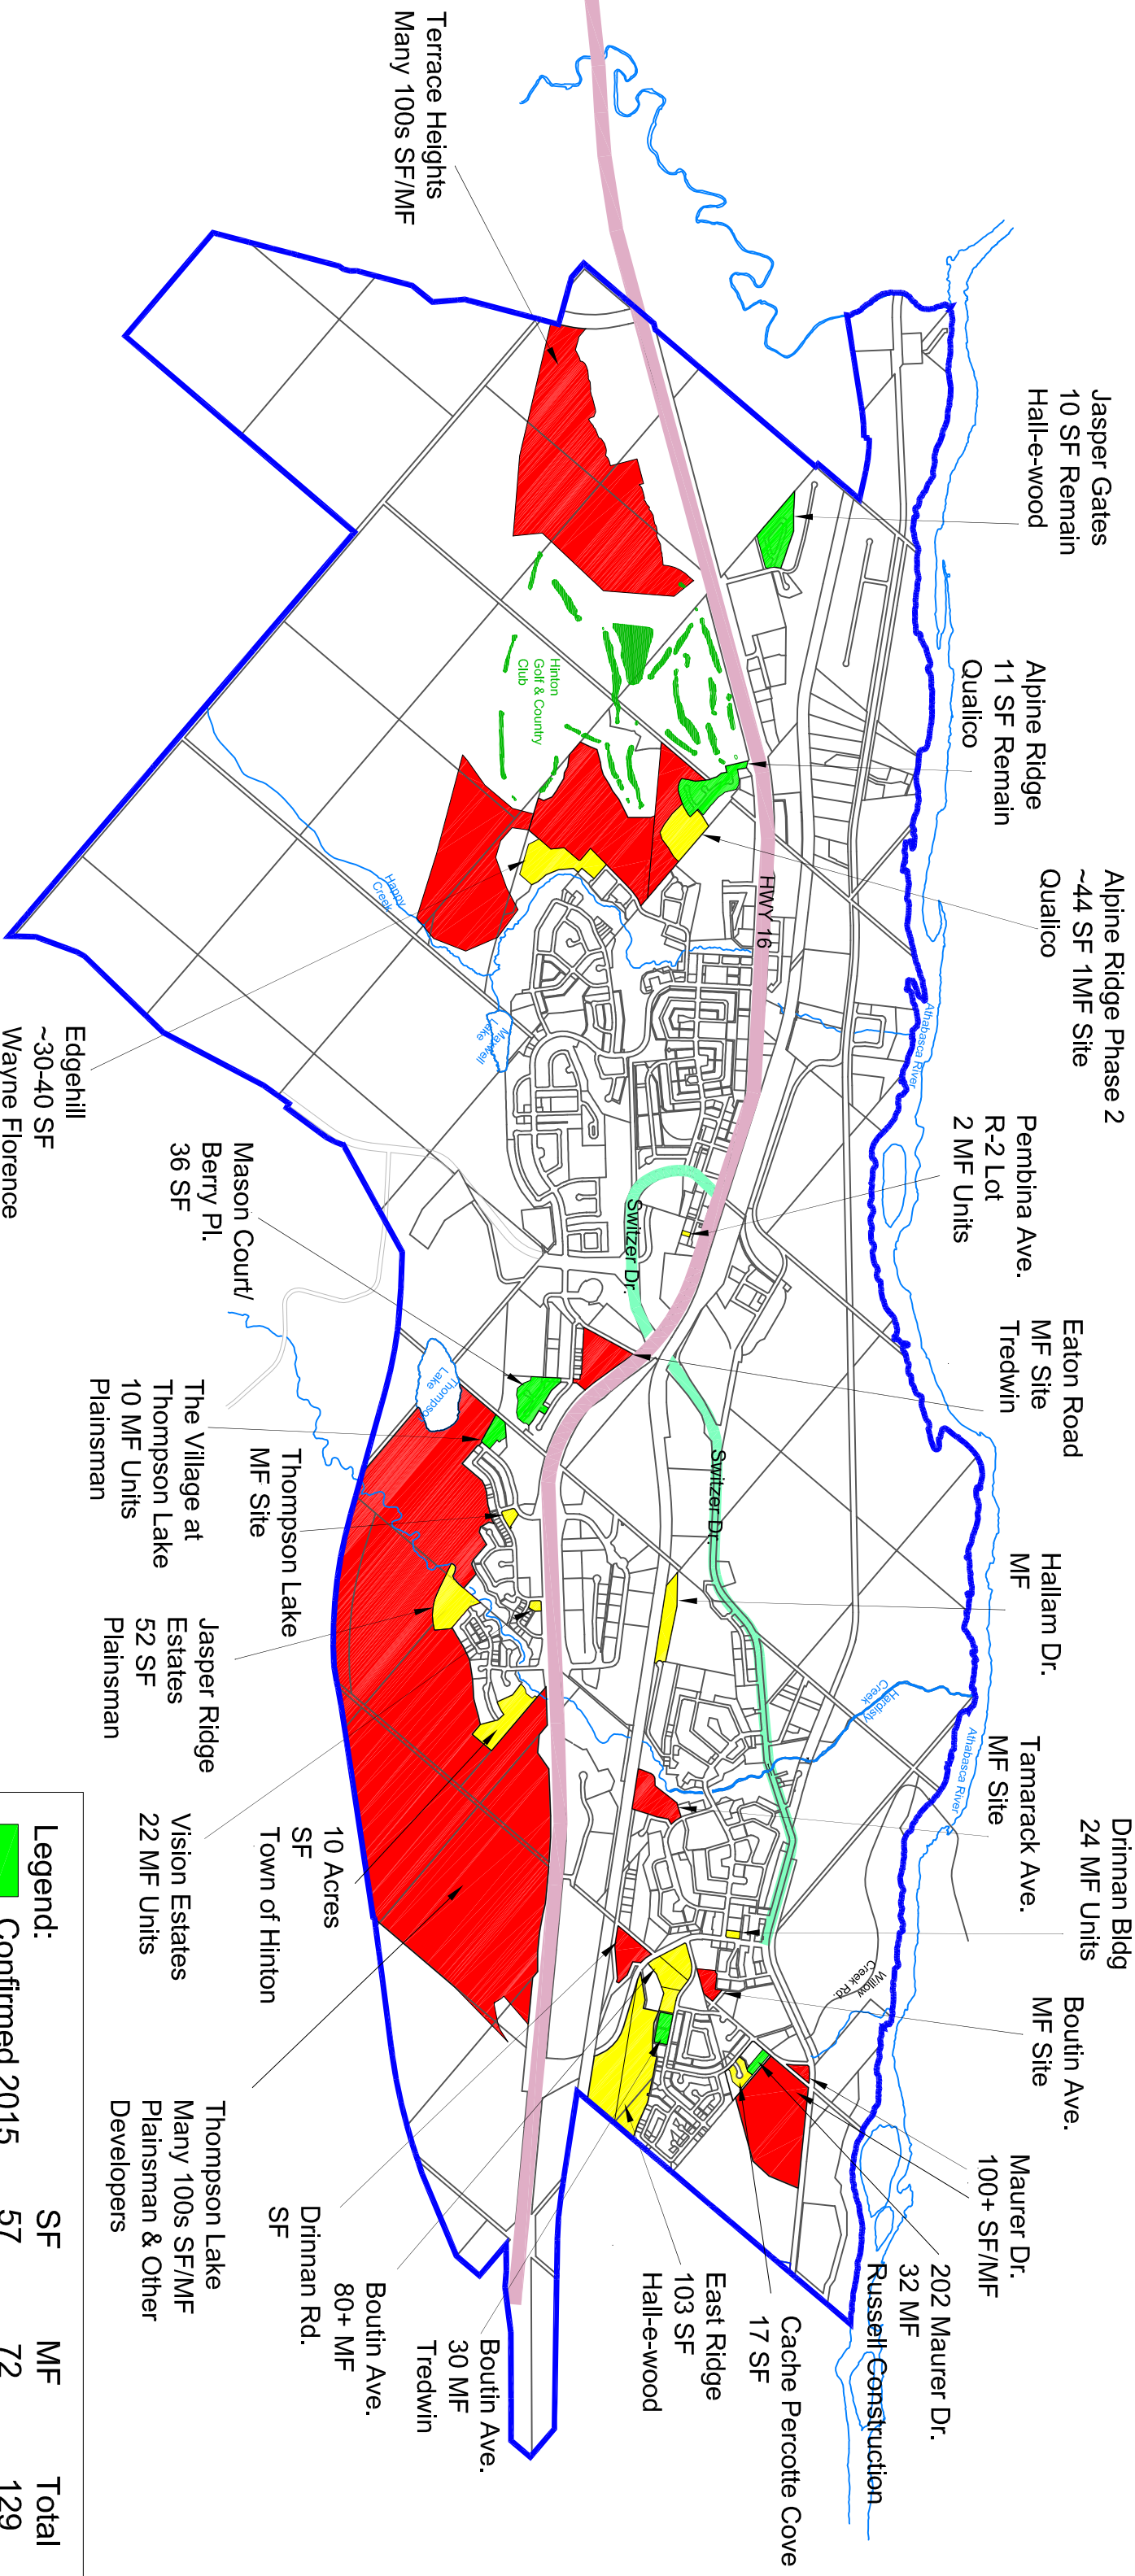

Residential Vacant Land Supply

Legend:		SF	MF	Total
■	Confirmed 2015	57	72	129
■	Potential 2015	275+	150+	425+
■	2016+			
▬	Town Boundary			
▬	MF Multi-Family			
▬	SF Single Family			